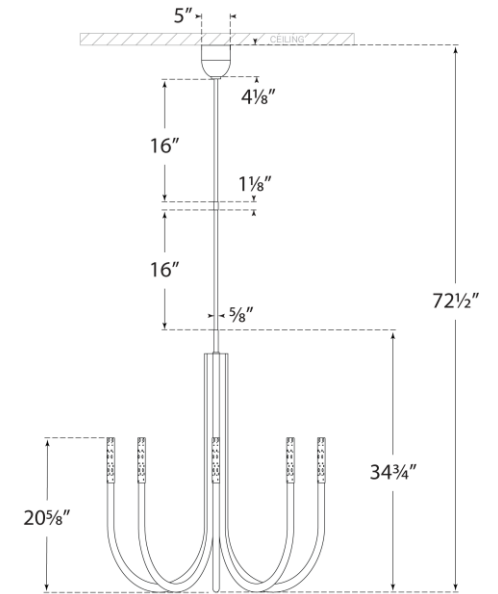

SPEC SHEET

Rousseau Medium Chandelier

Item # KW 5581BZ-EC

Designer: Kelly Wearstler

O/A Height: 72.5"

Fixture Height: 32"

Min. Custom Height: 41.5"

Width: 38"

Canopy: 5" Round

Finishes: AB, BZ, PN

Glass Options: EC, SG

Socket: Dedicated LED

Wattage: 36w (3200lm)

Note: Custom Height Available

Bottom View

Front View