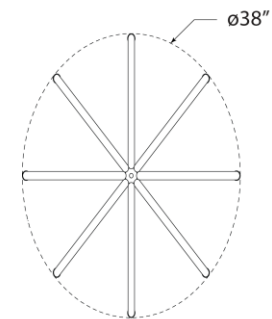

SPEC SHEET

Rousseau Medium Chandelier

Item # KW 5581BZ-EC

Designer: Kelly Wearstler

O/A Height: 72.5"

Fixture Height: 32"

Min. Custom Height: 41.5"

Width: 38"

Canopy: 5" Round

Finishes: AB, BZ, PN

Glass Options: EC, SG

Socket: Dedicated LED

Wattage: 36w (3200lm)

Note: Custom Height Available

Bottom View

Front View